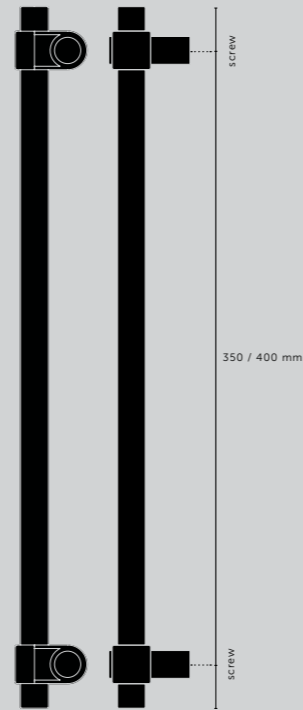

[ fyi. **MIRROR TILTS ON ITS AXIS TO ADJUST TO USER'S HEIGHT. ]**

[ dimensions. **MEDIUM. ]**

**SMALL. ]**

[ product image.

[ detail image.

[ fyi. **ITS DURABLE STAINLESS STEEL,  
OR EPL FINISH MEANS THEY WORK  
GREAT IN BATHROOMS.** ]

[ dimensions. **SMALL.** ]

[ dimensions. **MEDIUM.** ]

[ dimensions. **LARGE.** ]

[ product image.

[ detail image.

# CAST / CLOSET BAR / SINGLE

[ function. **BATHROOM PULLS. ]**

[ material. **SOLID METAL. ]**

[ fyi. **ITS DURABLE STAINLESS STEEL, OR EPL FINISH MEANS THEY WORK GREAT IN BATHROOMS. ]**

[ dimensions. ]

Ø 16 mm