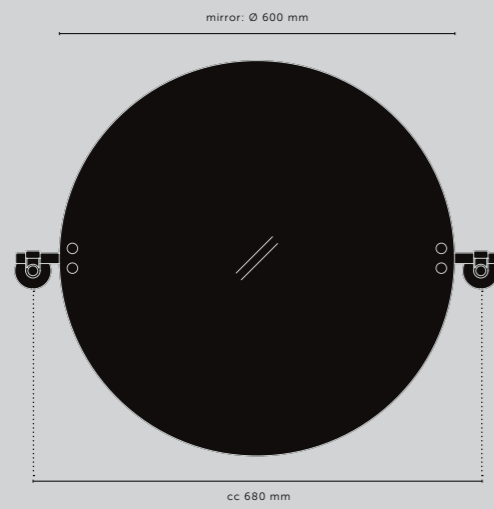

[ fyi. **MIRROR TILTS ON ITS AXIS TO ADJUST TO USER'S HEIGHT. ]**

[ dimensions. **MEDIUM. ]**

**SMALL. ]**

[ product image.

[ detail image.