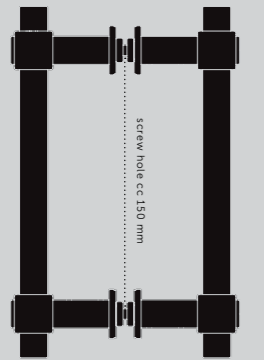

[ fyi. **MIRROR TILTS ON ITS AXIS TO ADJUST TO USER'S HEIGHT. ]**

[ dimensions. **MEDIUM. ]**

**SMALL. ]**

[ product image.

[ detail image.

[ dimensions. **SMALL. ]**

200 mm

screw hole cc 150 mm

12-35 mm or 35-60 mm

[ dimensions. **MEDIUM. ]**

300 mm

screw hole cc 250 mm

60 mm

[ dimensions. **LARGE. ]**

400 mm

screw hole cc 350 mm

[ product image.

[ small.

[ medium.

[ large.

[ detail image.