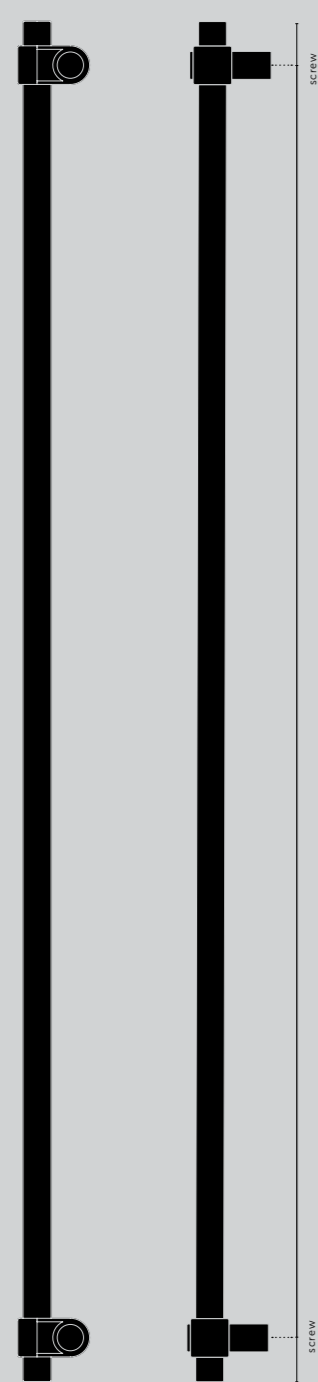

# CAST / CLOSET BAR / SINGLE

[ function. **BATHROOM PULLS. ]**

[ material. **SOLID METAL. ]**

[ fyi. **ITS DURABLE STAINLESS STEEL, OR EPL FINISH MEANS THEY WORK GREAT IN BATHROOMS. ]**

[ dimensions. ]

Ø 16 mm

46.5 mm

[ details. **ROUGH-CAST KNUCKLE. ]**  
**SOLID METAL BAR. ]**

[ finish. **STEEL. ]**   
**BRASS. ]**   
**GUN METAL. ]**   
**WELDERS BLACK. ]** 

[ product image. ]

[ detail image. ]

[ type. **CLOSET BAR. ]**  
[ finish. **WELDERS BLACK. ]**

[ fyi. ] **WE RECOMMEND THE HOLE IN THE GLASS DOOR TO BE 15 MM. ]**

[ dimensions. ]

[ product image. ]

[ detail image. ]

[ category. ] **SHOWER DOOR PULLS. ]**  
[ page. ] **32. ]**

[ type. ] **FURNITURE KNOB / DOUBLE-SIDED. ]**  
[ finish. ] **BRASS. ]**

[ dimensions. **LARGE. ]**

400 mm

screw hole cc 350 mm

[ product image.

[ small.

[ medium.

[ large.

[ detail image.