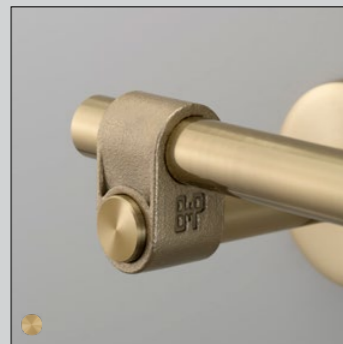

**TOILET ROLL HOLDER / CAST**

[ function. ] **LIFE SAVING. ]**

[ material. ] **SOLID METAL. ]**

[ details. ] **ROUGH-CAST KNUCKLE. ]**  
**HAND POLISHED SHELF. ]**  
**SPUN SCREWS. ]**

[ dimensions. ] **STANDARD. ]**

## HOOK / CAST

[ function. ] **EASY ACCESS. ]**

[ details. ] **ROUGH-CAST KNUCKLE. ]**  
**SOLID METAL BAR. ]**

[ material. ] **SOLID METAL. ]**

[ finish. ] **STEEL. ]**   
**BRASS. ]**   
**GUN METAL. ]**   
**WELDERS BLACK. ]** 