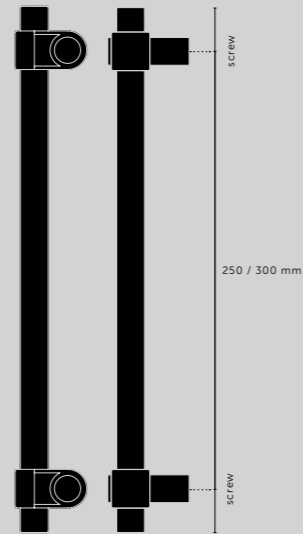

[dimensions. **MEDIUM.**]