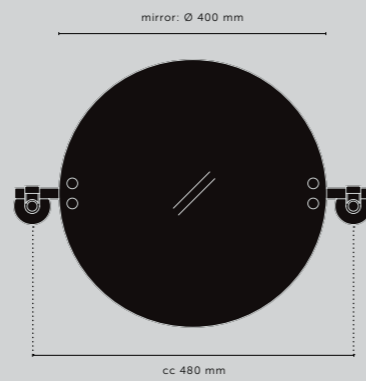

[ fyi. **MIRROR TILTS ON ITS AXIS TO ADJUST TO USER'S HEIGHT. ]**

[ dimensions. **MEDIUM. ]**

**SMALL. ]**

[ product image.

[ detail image.

[ dimensions. **MEDIUM.** ]

[ product image.

[ detail image.