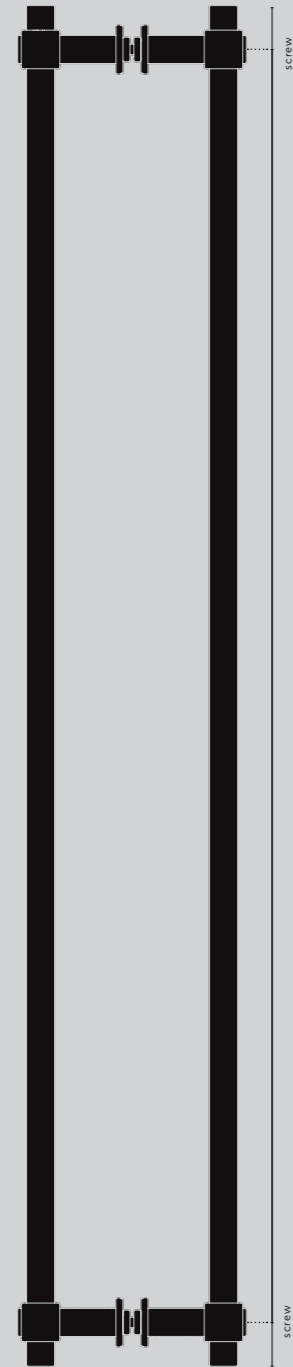

[ fyi. ] **WE RECOMMEND THE HOLE IN THE GLASS DOOR TO BE 15 MM. ]**

[ dimensions. ]

[ product image. ]

[ detail image. ]

[ category. ] **SHOWER DOOR PULLS. ]**  
[ page. ] **32. ]**

[ type. ] **FURNITURE KNOB / DOUBLE-SIDED. ]**  
[ finish. ] **BRASS. ]**

[ dimensions. **SMALL. ]**

200 mm

screw hole cc 150 mm

12-35 mm or 35-60 mm

[ dimensions. **MEDIUM. ]**

300 mm

screw hole cc 250 mm

60 mm

[ dimensions. **LARGE. ]**

400 mm

screw hole cc 350 mm

[ product image.

[ small.

[ medium.

[ large.

[ detail image.

[ fyi. **WE RECOMMEND THE HOLES IN THE GLASS DOOR TO BE 15 MM. ]**

[ dimensions.

Ø 16 mm

60 mm

725 / 775 mm

[ product image.