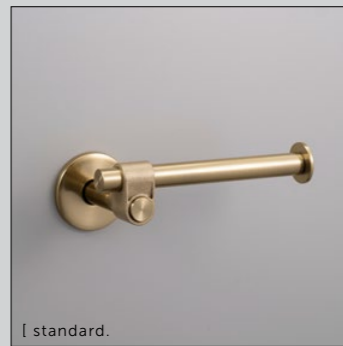

[finish.] **STEEL.]**
BRASS.]
GUN METAL.]
WELDERS BLACK.]

[product image.]