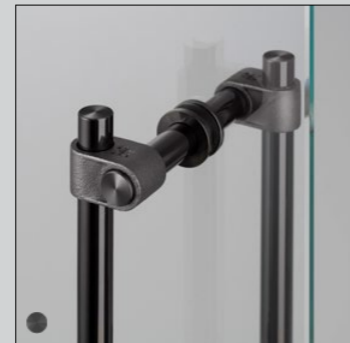

[ fyi. **WE RECOMMEND THE HOLES IN THE GLASS DOOR TO BE 15 MM. ]**

[ dimensions.

Ø 16 mm

60 mm

725 / 775 mm

[ product image.