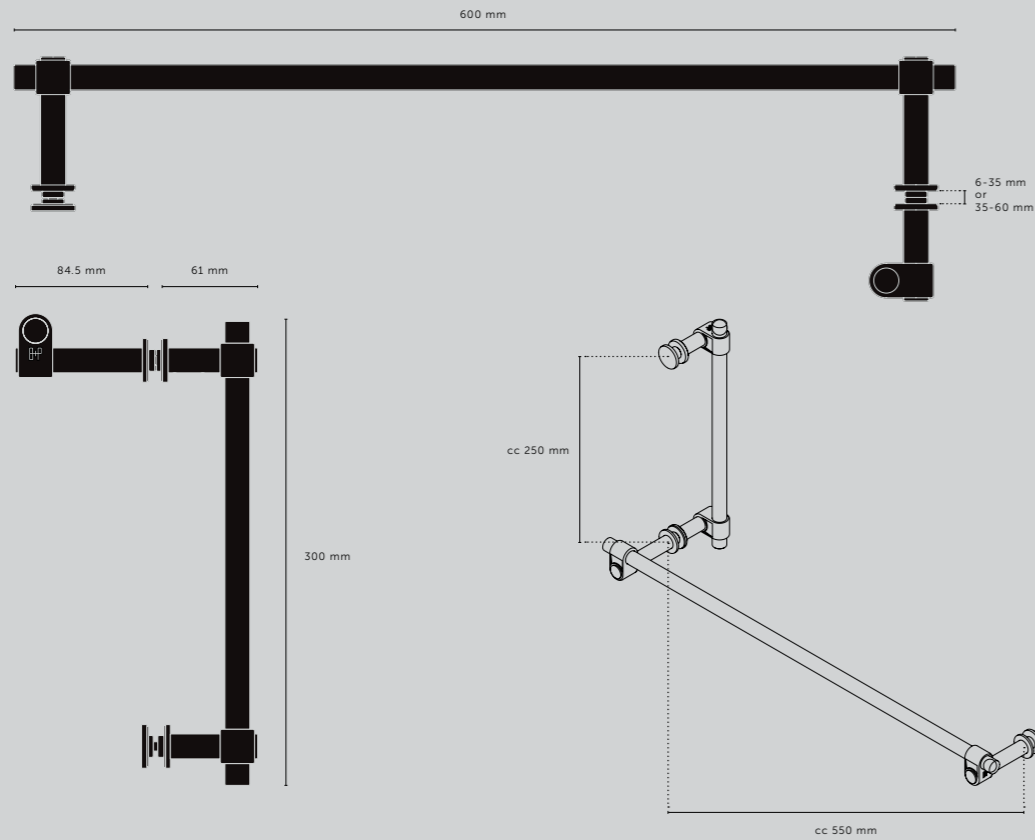

TOWEL RAIL + PULL BAR / CAST

[function. **SHOWER DOOR PULL + TOWEL RAIL.]**

[finish.

STEEL.]

BRASS.]

GUN METAL.]

WELDERS BLACK.]

[material. **SOLID METAL.]**

[details. **ROUGH-CAST KNUCKLE.]**
SOLID METAL BAR.]

[fyi. **WE RECOMMEND THE HOLES IN THE GLASS DOOR TO BE 15 MM.]**

[dimensions.

[product image.