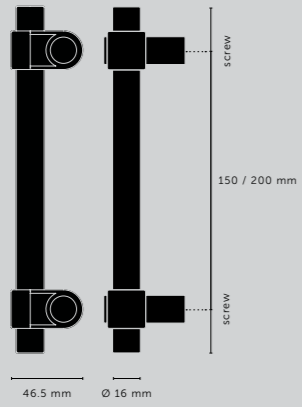

PULL BAR / CAST

[function. **BATHROOM PULLS.**]

[details. **ROUGH-CAST KNUCKLE.**
SOLID METAL BAR.]

[material. **SOLID METAL.**]

[finish. **STEEL.**]
BRASS.]
GUN METAL.]
WELDERS BLACK.]

[fyi. **ITS DURABLE STAINLESS STEEL,
OR EPL FINISH MEANS THEY WORK
GREAT IN BATHROOMS.**]

[dimensions. **SMALL.**]