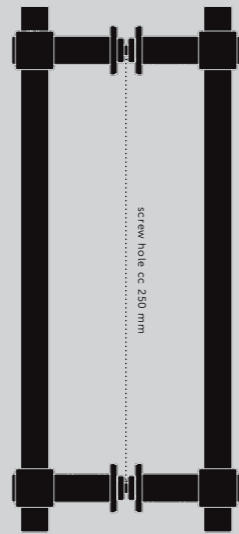

[ dimensions. **SMALL. ]**

200 mm

screw hole cc 150 mm

12-35 mm or 35-60 mm

[ dimensions. **MEDIUM. ]**

300 mm

screw hole cc 250 mm

60 mm

[ dimensions. **LARGE. ]**

400 mm

screw hole cc 350 mm

[ product image.

[ small.

[ medium.

[ large.

[ detail image.

[ fyi. **WE RECOMMEND THE HOLES IN THE GLASS DOOR TO BE 15 MM. ]**

[ dimensions.

Ø 16 mm

60 mm

725 / 775 mm

[ product image.