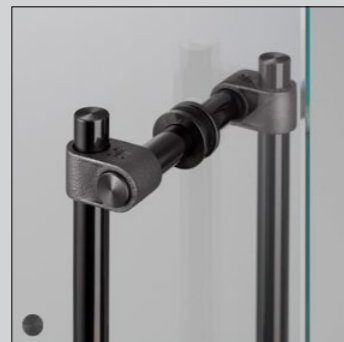

[ dimensions. **SMALL. ]**

200 mm

screw hole cc 150 mm

12-35 mm or 35-60 mm

[ dimensions. **MEDIUM. ]**

300 mm

screw hole cc 250 mm

60 mm

[ dimensions. **LARGE. ]**

400 mm

screw hole cc 350 mm

[ product image.

[ small.

[ medium.

[ large.

[ detail image.